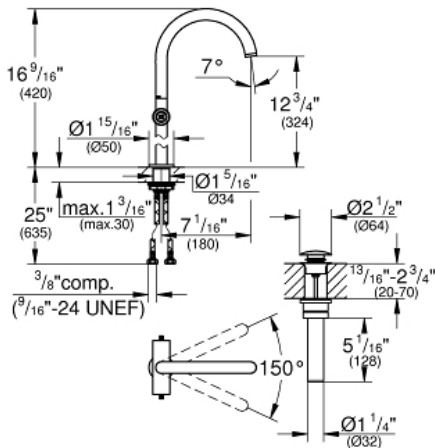

ATRIO  
Single-Hole Bathroom Faucet XL-  
Size

MODEL # 21046EN3

Pure Freude  
an Wasser

GROHE

**Product Description:**

ATRIO

Single-Hole Bathroom Faucet XL-Size

**Standard Specification:**

- GROHE StarLight finish
- GROHE SilkMove ceramic cartridge
- Swivel tubular spout with flow control and stop limiter
- 1/2" (13mm) ceramic cartridge (90° turn)
- Push-open 1 1/4" (32mm) waste set
- For free-standing bath sinks
- Handles sold separately
- Less handles – order (18 026) or (18 027) (sold separately)
- Flow rate: 1.2 gpm (4.5 l/min)

**Applicable Codes & Standards:**

- Energy Policy Act of 1992
- NSF 61
- ASME A112.18.1/CSA B125.1
- US Federal and State material regulations
- EPA WaterSense®

**Color:**

- 21046EN3 Brushed Nickel